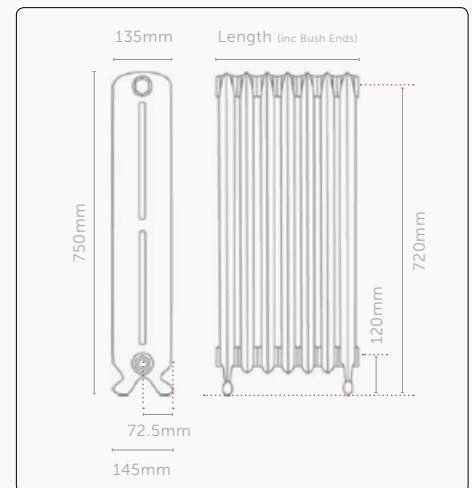

Maximum test pressure = 3.3 bar | Maximum working pressure = 2.5 bar

Lengths quoted are given in good faith. However, due to the nature of the manufacturing process tolerances can and should be expected. Quoted dimensions should therefore only be used as a guideline. Longer lengths are available on request.

01205 280354

sales@paladinradiators.com

www.paladinradiators.com

Paladin Radiators, Langrick Road,
New York, Lincolnshire LN4 4XH