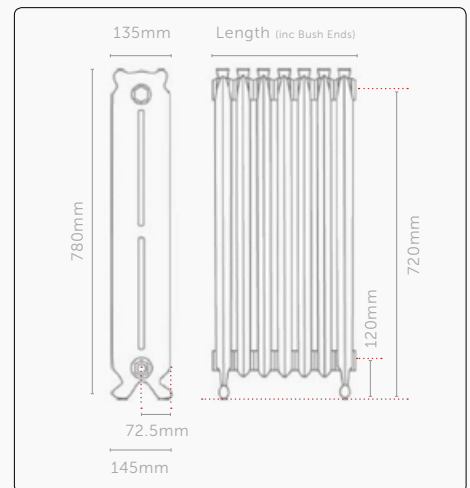

Maximum test pressure = 3.3 bar | Maximum working pressure = 2.5 bar

Lengths quoted are given in good faith. However, due to the nature of the manufacturing process tolerances can and should be expected. Quoted dimensions should therefore only be used as a guideline. Longer lengths are available on request.

01205 280354

sales@paladinradiators.com

www.paladinradiators.com

Paladin Radiators, Langrick Road,
New York, Lincolnshire LN4 4XH