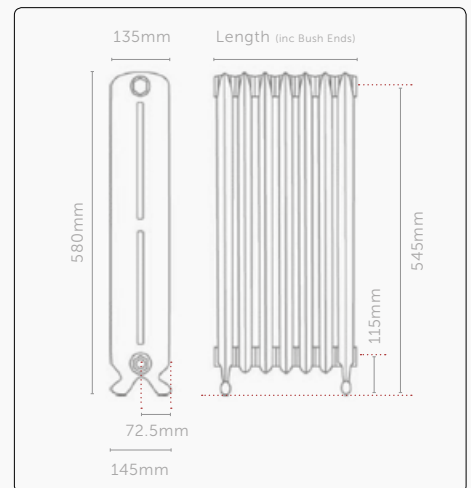

Maximum test pressure = 3.3 bar | Maximum working pressure = 2.5 bar

Lengths quoted are given in good faith. However, due to the nature of the manufacturing process tolerances can and should be expected. Quoted dimensions should therefore only be used as a guideline. Longer lengths are available on request.

01205 280354

sales@paladinradiators.com

www.paladinradiators.com

Paladin Radiators, Langrick Road,
New York, Lincolnshire LN4 4XH